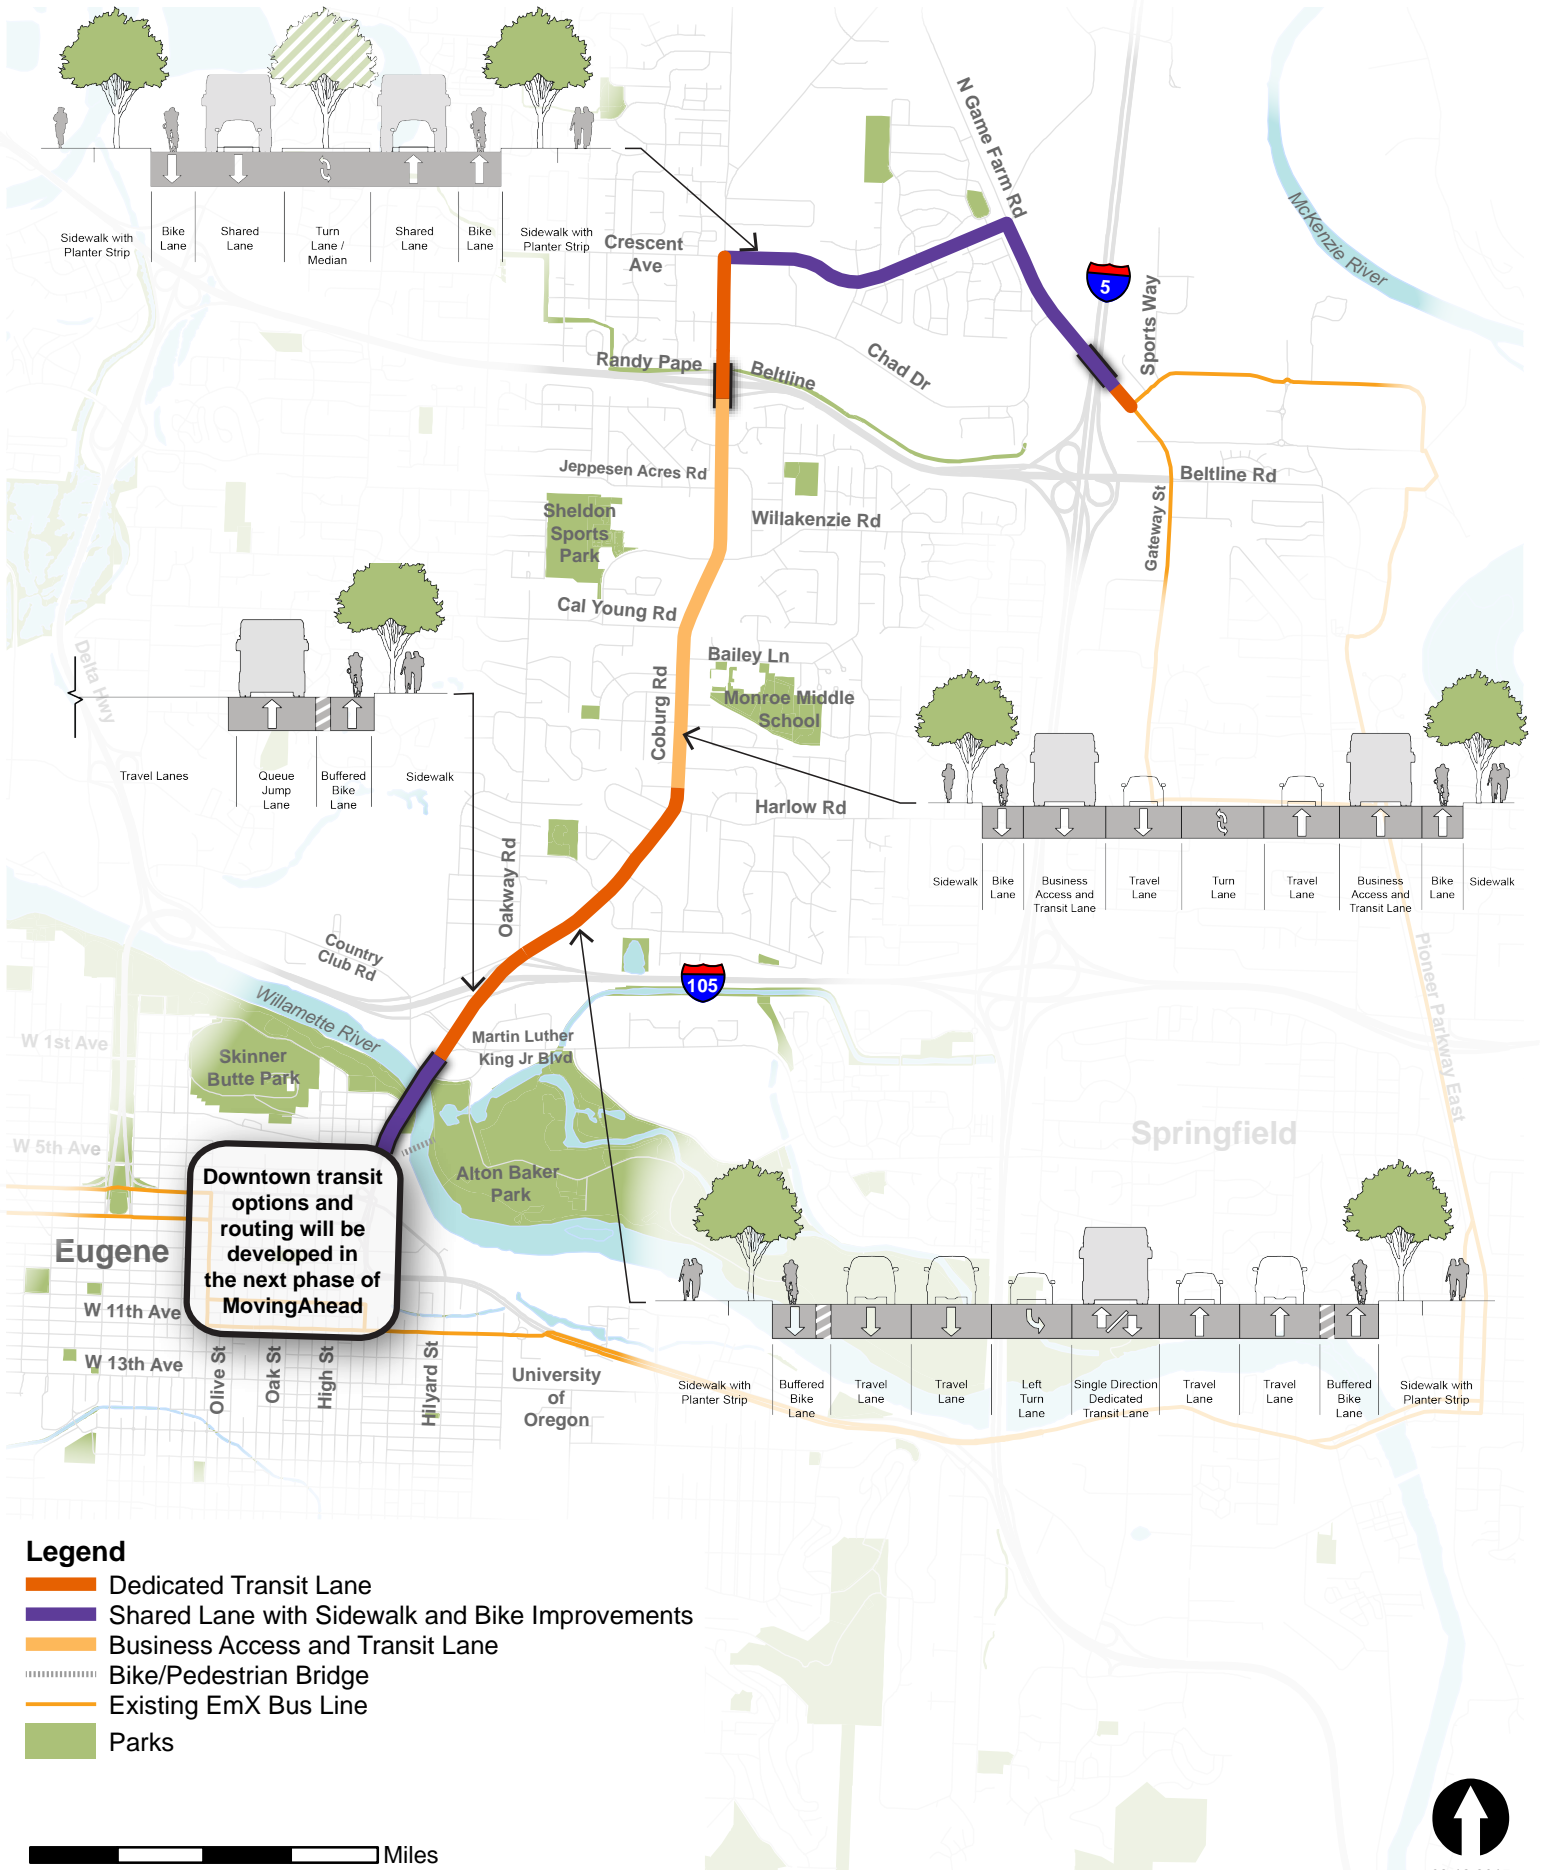

Coburg Road Corridor

EmX Example

Downtown transit options and routing will be developed in the next phase of MovingAhead

Legend

- Dedicated Transit Lane
- Shared Lane with Sidewalk and Bike Improvements
- Business Access and Transit Lane
- Bike/Pedestrian Bridge
- Existing EmX Bus Line
- Parks

Coburg Road Corridor

Enhanced Corridor Example